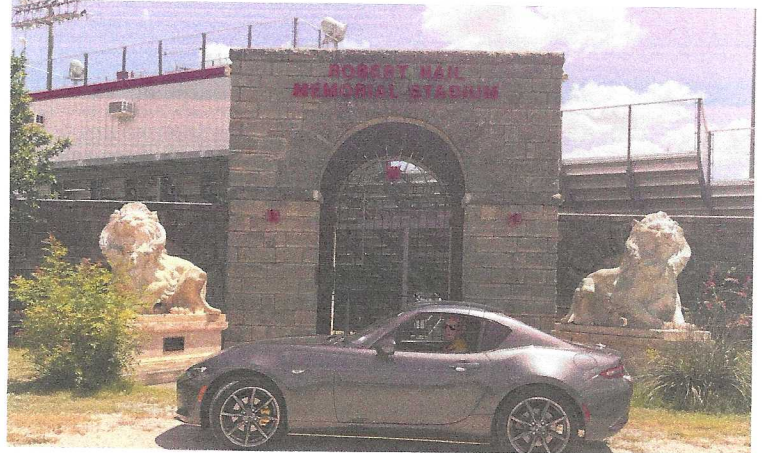

5. Panther Stadium at Duncanville High School

3. Lions Stadium at Albany High School

Robert N. Memorial Stadium