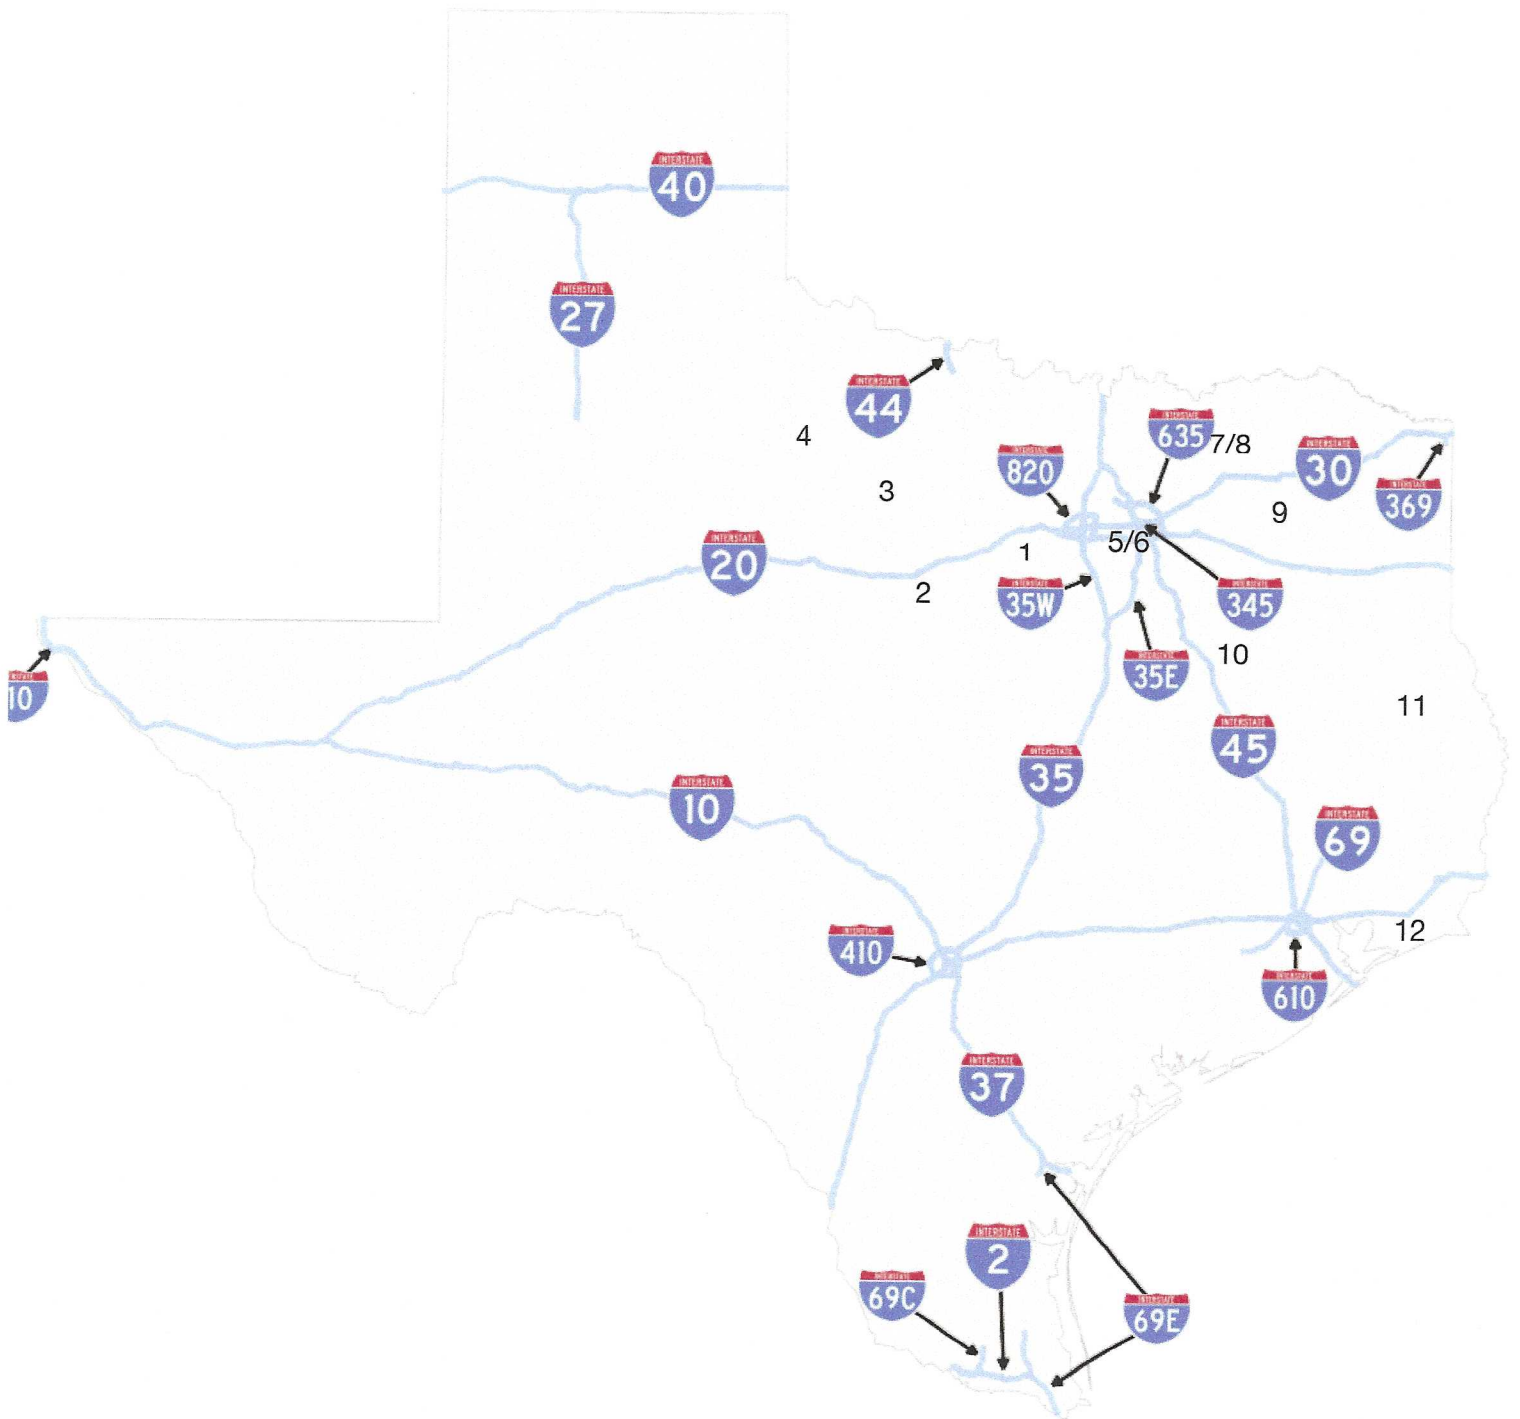

Participating in the Challenge is a fun way to see parts of Texas you may not have thought of going to or exploring. Think about inviting others to come along on the Challenge. Should you go with a group, a single Miata picture of you and your Miata is appreciated.

4. Those who complete the Challenge will be recognized at the Lone Star Miata Club October 2025 club meeting.

2025 Lone Star Miata Challenge

Friday Night Lights

Texas Football High School Champions of Year 2023

Conference/High School	City	Miles	Time Hrs.	Near	Stadium	Address
1. 5A, Div. 1 Aledo Bear Cats	Aledo	50	1.00	East of Weatherford	Bearcat Stadium	1000 Baily Ranch Rd.
2. 1A, Div.1 Gordon Longhorns	Gordon	98	1.50	Ranger	Longhorn	Walnut @Austin
3. 2A, Div.2 Albany Lions	Albany	170	3.00	West of Breckenridge	Robert N. Memorial	49 N. Main
4. 1A, Div. 2 Benjamin Mustangs	Benjamin	200	3.25	SW of Wichita Falls	Ben Grill Field	300 Hays St.
5. 6A, Div.1 Duncanville Panthers	Duncanville	25	.75	South of Dallas	Panther Stadium	900 Camp Wisdom
6. 6A, Div.2 Desoto Eagles	Desota	18	.50	South of Dallas	Eagle Stadium	600 Eagle Dr.
7. 3A, Div.2 Gunter Tigers	Gunter	60	1.00	North of Frisco	Tiger Stadium	1102 N. 8 th St.
8. 4A, Div.1 Anna Coyotes	Anna	50	1.00	North of McKenny	Coyote Stadium	1201 N. Pky.
9. 4A, Div.2 Gilmer Buckeyes	Gilmer	120	2.00	North of Tyler	Jeff Taylor Stadium	N. Bradford @Buff St.
10. 3A, Div.1 Malakoff Tigers	Malakoff	78	1.25	Near Corsicana	Tiger Stadium	15201 FM 3062
11. 2A, Div.1 Timpson Bears	Timpson	80	3.00	South of Longview	John Herbert Eiken	836 Bear
12. 5A, Div. 2 Port Neches Indians	Port Neches Grove	320	5.50	Near Beaumont	Indian Stadium	1401 Merriman

- Miles and Time are approximate from Dallas

Friday Night Lights 2025 Miata Challenge Lone Star Miata Club

F
R
I
D
A
Y

1. Bearcat Stadium at Aledo High School

2. Lonhorm Stadium at Gordon High School

3. Lions Stadium at Albany High School