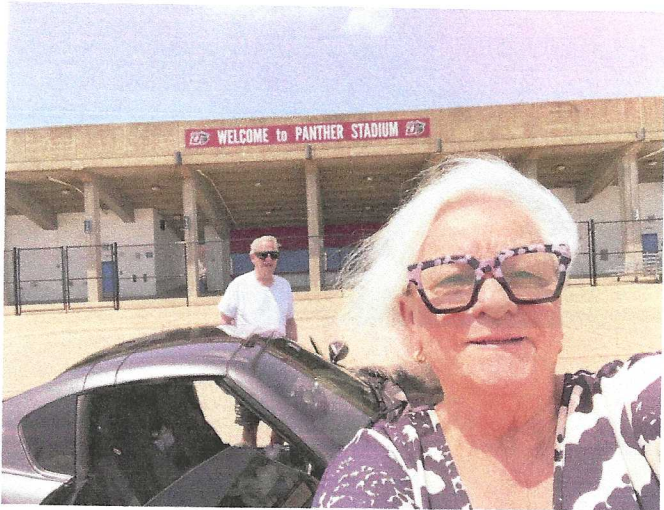

- Miles and Time are approximate from Dallas

Friday Night Lights 2025 Miata Challenge Lone Star Miata Club

F
R
I
D
A
Y

1. Bearcat Stadium at Aledo High School

2. Lonhorm Stadium at Gordon High School

3. Lions Stadium at Albany High School

Robert N. Memorial Stadium

L
I
G
H
T
S

2
0
2
5

L
S
M
C

4. Mustangs Stadium at Benjamin High School

Ben Grill Stadium

5. Panther Stadium at Duncanville High School

6. Eagles Stadium at DeSoto High School